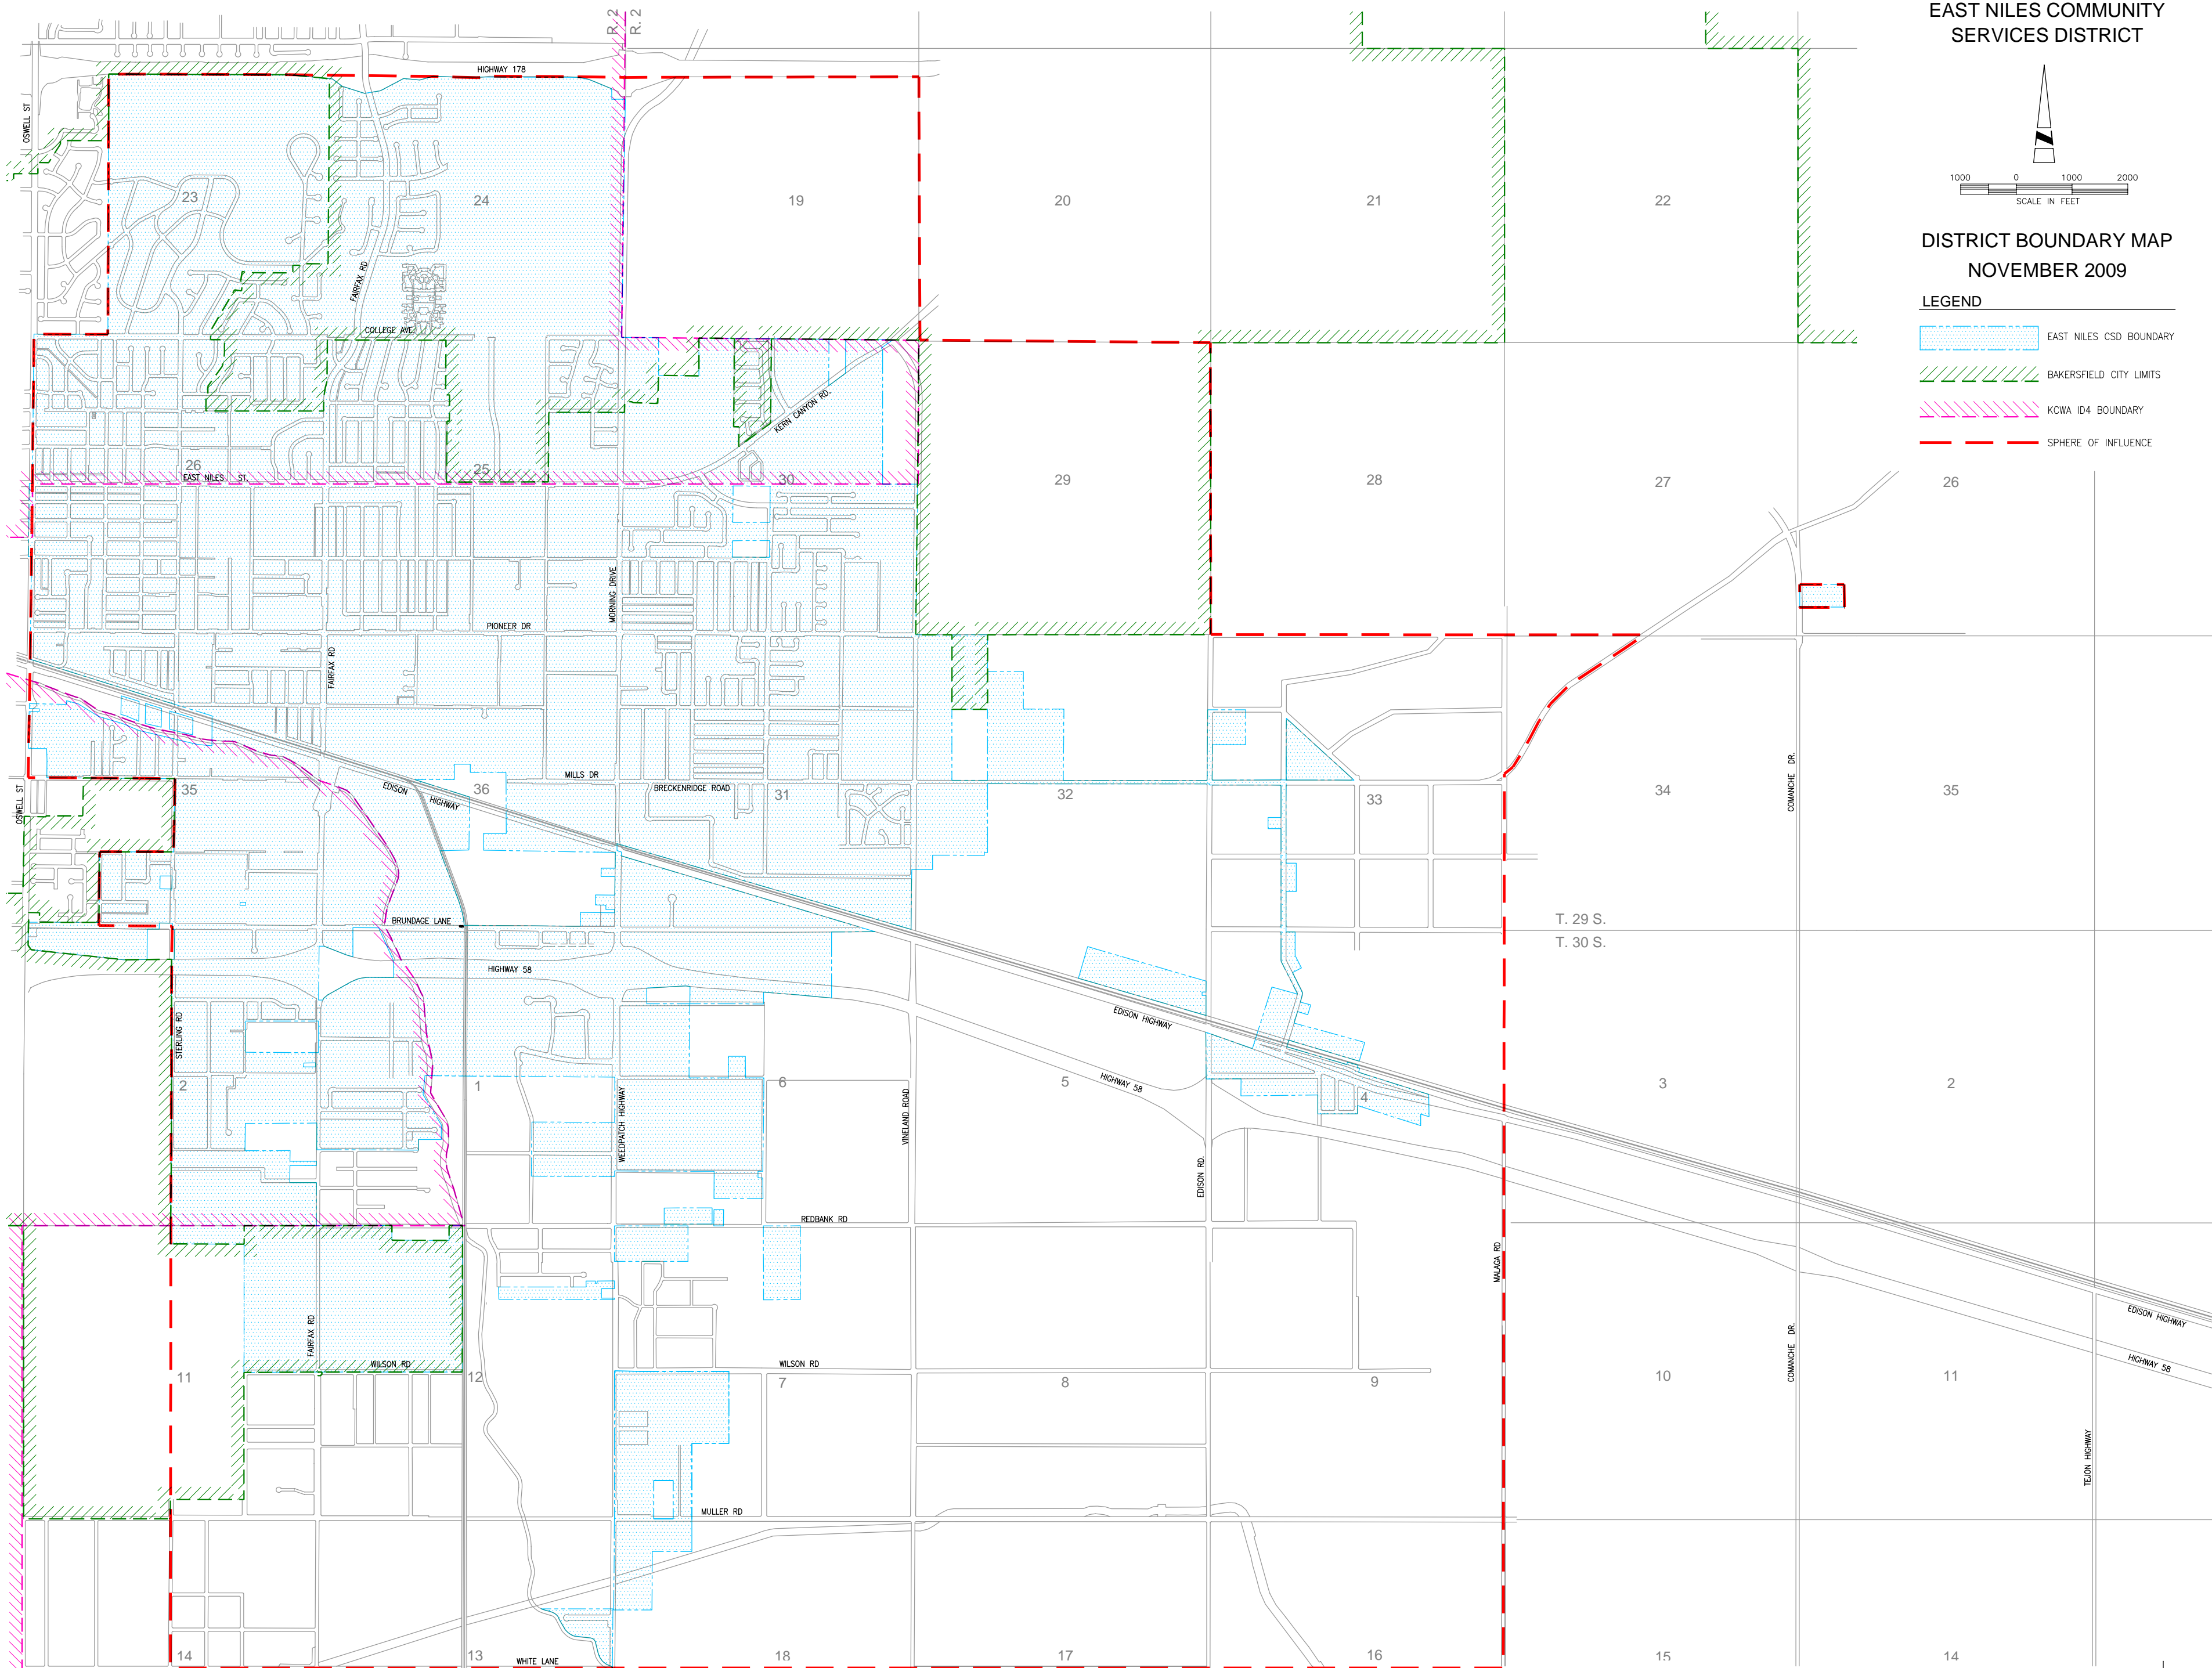

EAST NILES COMMUNITY SERVICES DISTRICT

DISTRICT BOUNDARY MAP
NOVEMBER 2009

LEGEND

-  EAST NILES CSD BOUNDARY
-  BAKERSFIELD CITY LIMITS
-  KCWA ID4 BOUNDARY
-  SPHERE OF INFLUENCE

DATE: Nov 12, 2009 10:25am
 USER: jh3042-024
 PROJECT: 106642-024
 DRAWING: 106642-024
 TITLES: 106642-024